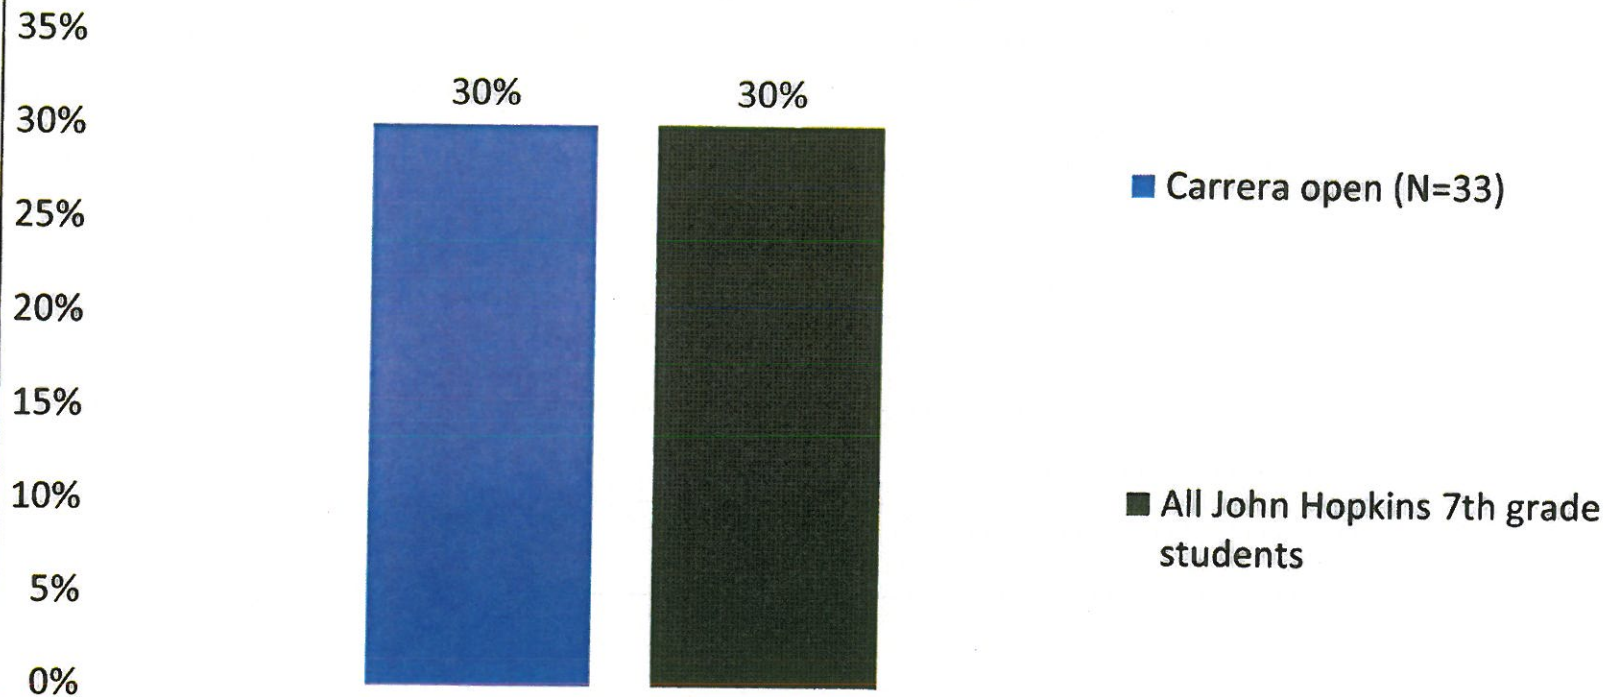

% Students Reading Proficiently, End of 7th Grade

(Proficient = FCAT 2.0 Reading Level of 3, 4, or 5)