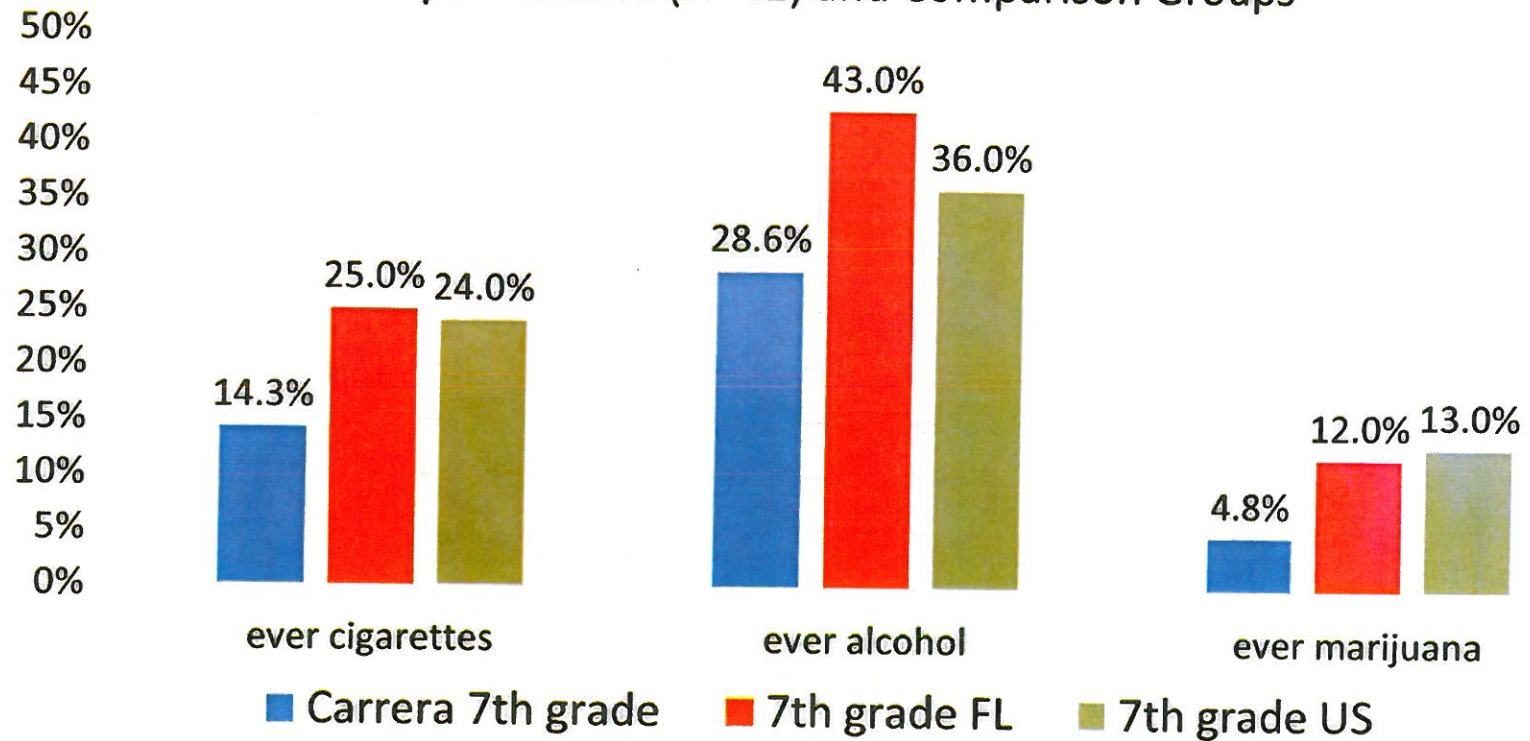

Research Update: Carrera Summer and After School Program

**% Students Ever had Sexual Intercourse, Active
Carrera Youth (N=42) and Comparison Data**

% Ever Used Alcohol, Tobacco, Marijuana: Open Carrera (N=42) and Comparison Groups

Item V.A.

**% Youth with 1+ Disciplinary Referrals:
Enrolled vs. Never Enrolled in Carrera Program
(7th Grade)**

Ever enrolled Carrera (N=67) **85.1%**

Never enrolled Carrera (N=205) **34.6%**

0% 10% 20% 30% 40% 50% 60% 70% 80% 90%