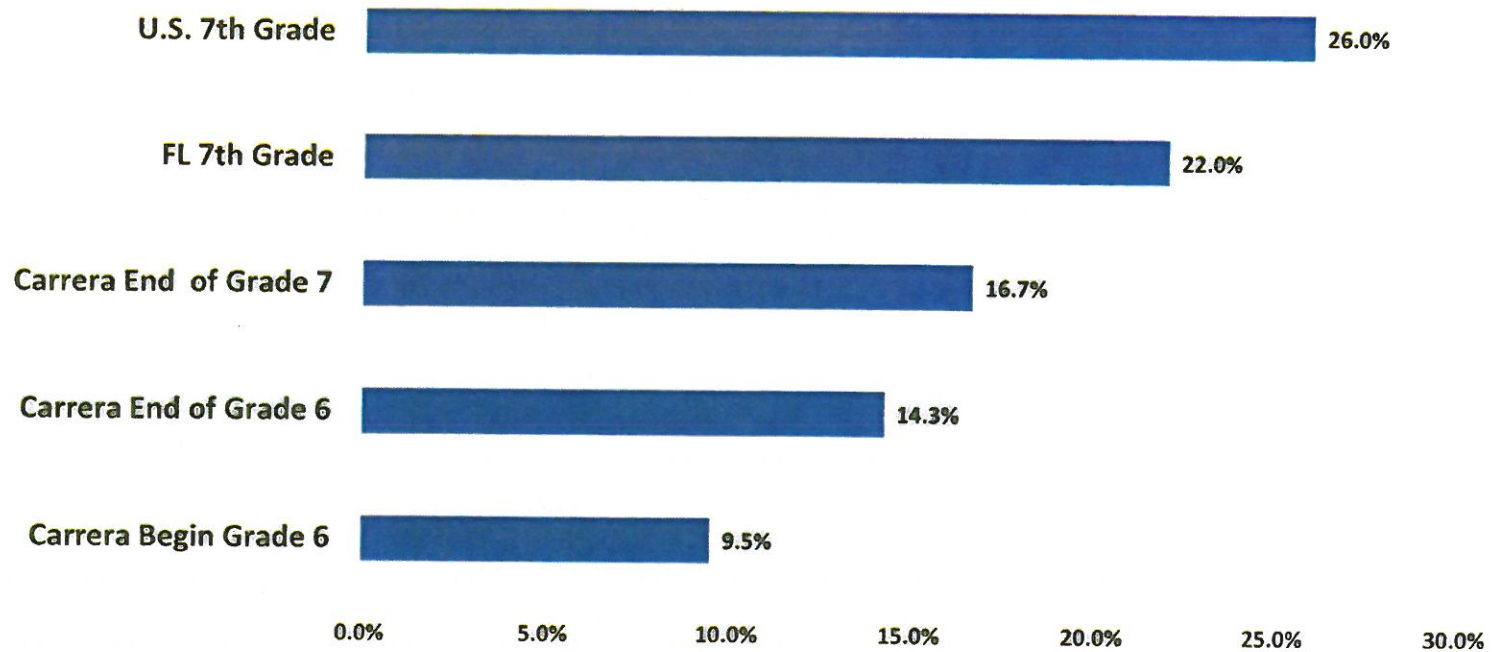

Research Update: Carrera Summer and After School Program

**% Students Ever had Sexual Intercourse, Active
Carrera Youth (N=42) and Comparison Data**

% Ever Used Alcohol, Tobacco, Marijuana: Open Carrera (N=42) and Comparison Groups

Item V.A.

**% Youth with 1+ Disciplinary Referrals:
Enrolled vs. Never Enrolled in Carrera Program
(7th Grade)**

Ever enrolled Carrera (N=67) **85.1%**

Never enrolled Carrera (N=205) **34.6%**

0% 10% 20% 30% 40% 50% 60% 70% 80% 90%